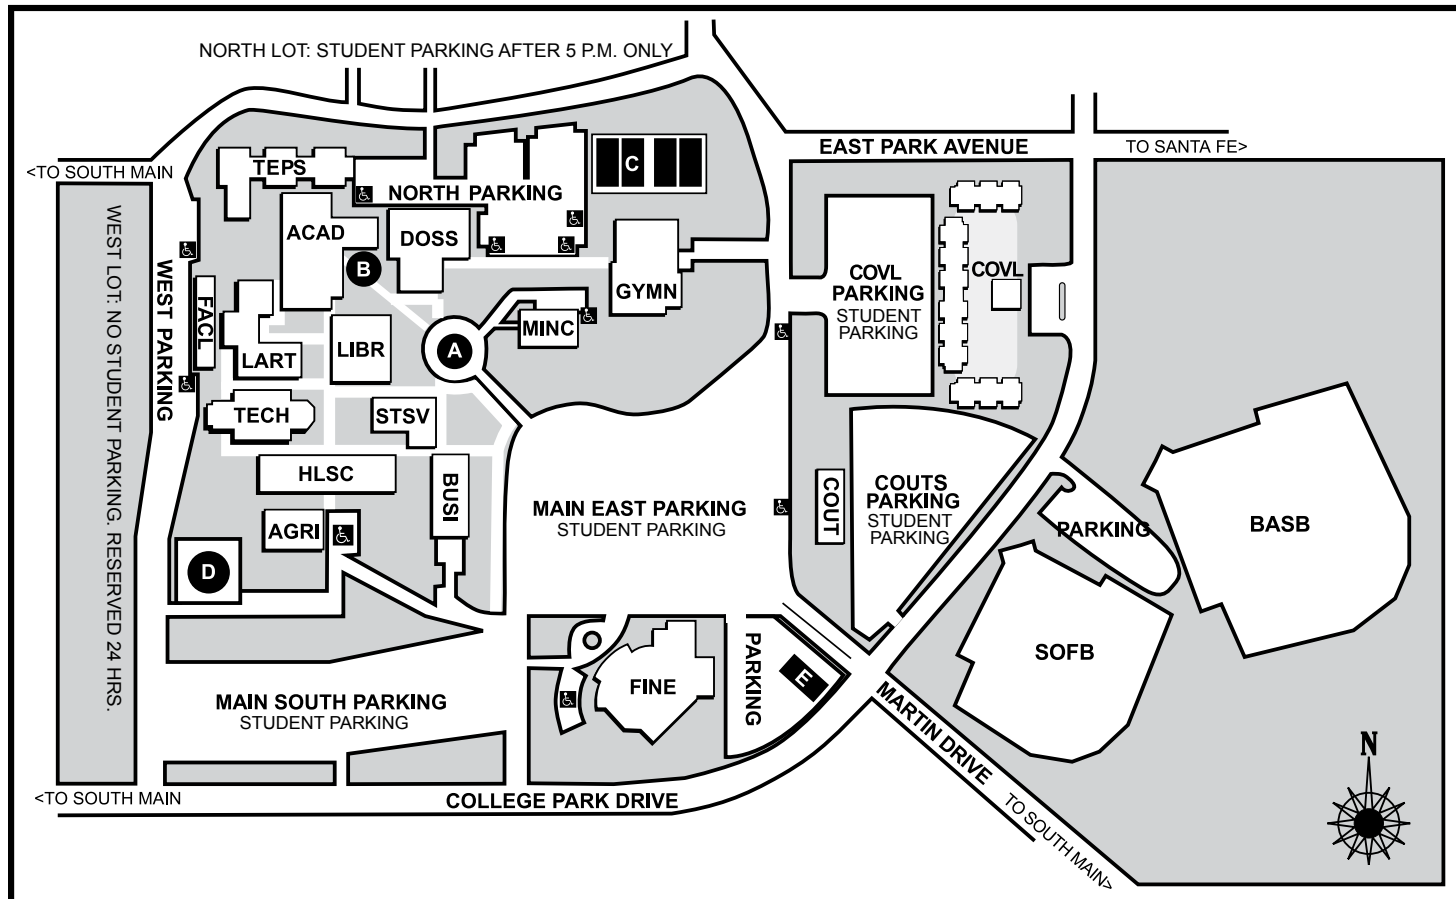

WEATHERFORD COLLEGE MAIN CAMPUS

225 College Park Drive • Weatherford, Texas 76086
817-594-5471 • 800-287-5471

- | | | | |
|-----------|--|-----------|--|
| A..... | Memorial Plaza | GYMN..... | Betty Jo Crumm Graber Athletic Center |
| ACAD..... | Academic Building | HLSC..... | Don Allen Health Science Building |
| AGRI..... | Agriculture, Maintenance | LART..... | Liberal Arts Success Connection |
| B..... | Old Main Bell, Arch | LIBR..... | Library Streib Center |
| BASB..... | Roger Williams Ballpark | MINC..... | E.W. Mince Building
Mince Classrooms I and II,
President's Office, Institutional Advancement Office, Tech Prep |
| BUSI..... | Business, Business Office, | SOFB..... | Softball |
| C..... | Tennis Courts | STSV..... | Student Services
<u>Upper Level</u> - Career Center
Continuing Education
Financial Aid, Special Services
<u>Lower Level</u> - Admissions, Registration |
| COUT..... | Campus Police | TECH..... | Jim & Veleda Boyd Technology Building |
| COVL..... | Coyote Village Student Housing | TEPS..... | Testing Center & Public Safety Professions |
| D..... | Water Tower | | |
| DOSS..... | Doss Student Center
Allene Strain Community Room
Bookstore, Cafeteria
Conference Room | | |
| E..... | Electronic Sign | | |
| FACL..... | Faculty Offices | | |
| FINE..... | Marjorie Black Alkek Fine Arts Center | | |