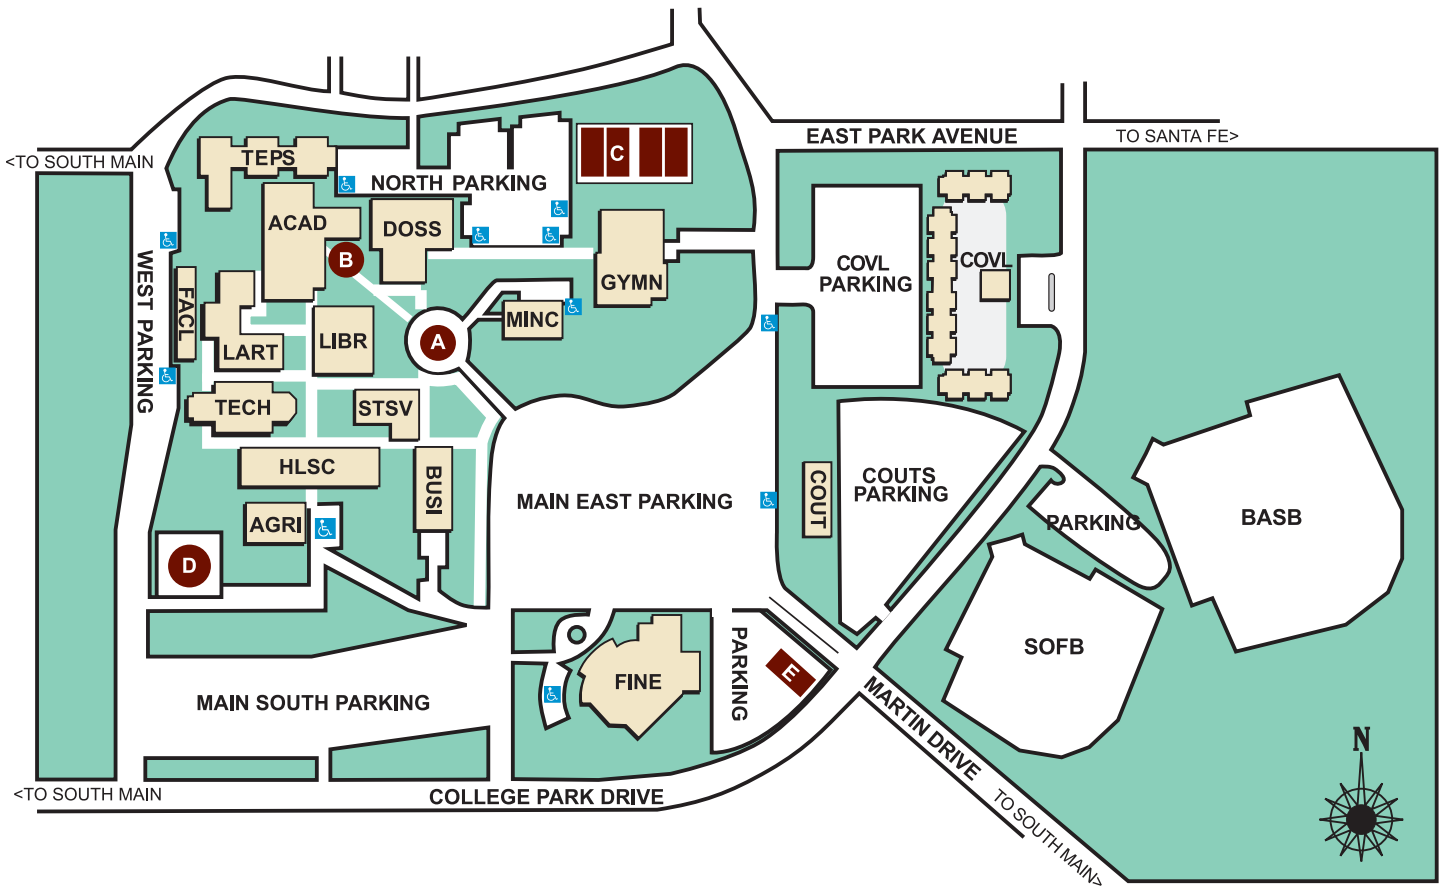

CAMPUS MAP

A Memorial Plaza
 ACAD..... General Academic Building
 Center for Research and Writing
 AGRI..... Agriculture, Maintenance
 B Kramer Flag Plaza &
 Historic Plaza
 BASB Roger Williams Ballpark
 BUSI Business, Business Office
 C Tennis Courts
 COUT Coutts Hall
 Campus Police, Public Safety
 Professions, Human Resources
 COVL..... Coyote Village
 Student Housing
 D..... Water Tower

DOSSDoss Student Center
 Allene Strain Community Room,
 Bookstore, Cafeteria
 Career & Transfer Center
 E Electronic Sign
 FACL..... Faculty Offices
 FINEMarjorie Black Alkek
 Fine Arts Center
 GYMN..... Betty Jo Crumm Graber
 Athletic Center
 HLSC Don Allen Health
 Science Building
 LART Liberal Arts
 Success Connection
 LIBR..... Library
 Streib Center, TECH Stop

MINC E.W. Mince Building
 Mince Classrooms I and II,
 President's Office,
 Institutional Advancement Office,
 Institutional Effectiveness Office
 STSV Student Services
Upper Level - Ambassadors,
 Financial Aid, Student Support
 Services, Talent Search, Upward
 Bound, Veterans Center, Workforce &
 Continuing Education
Lower Level - Admissions,
 Registration
 TECH..... Jim & Velda Boyd
 Technology Building
 TEPS 1st LT.Jack Knight Building
 Public Safety Professions Classes &
 Testing Center